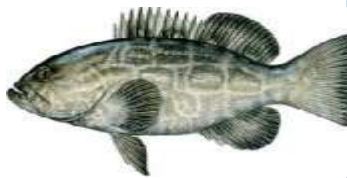

Puerto Morelos Illustrations of Fish

Provided by www.PuertoMorelosFishing.com

Bottom Fish Identification

Grouper

YELLOWMOUTH

YELLOW FIN

GAG

BLACK

Snappers

BLACK FIN

CUBERA

DOG

GRAY

BLACK

LANE

MAHOGANY